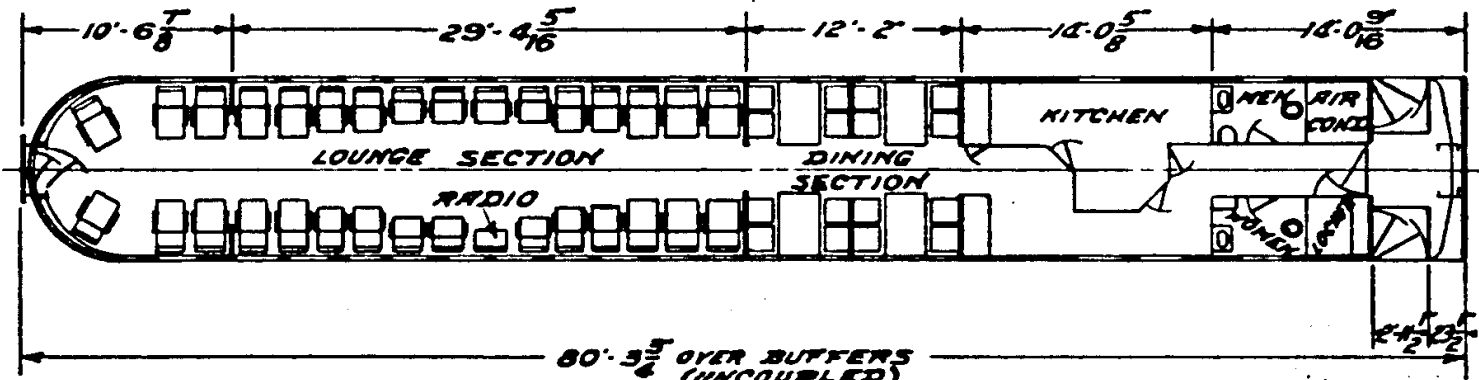

PASSENGER CAR CLASS "POCTOR"

SEATING CAPACITY { LOUNGE SECTION - 31
 DINING - 16
 WT. - 149,500 LBS.