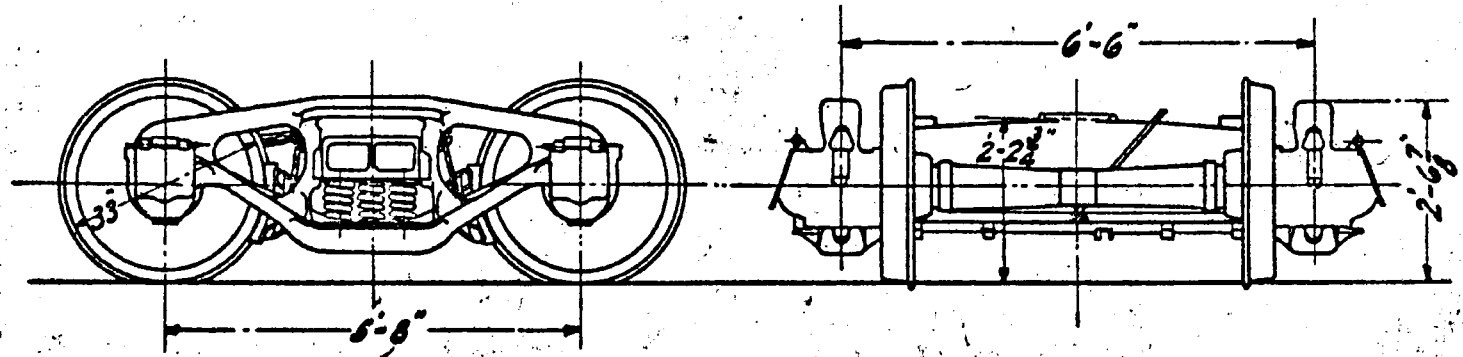

(F-63-38)

CLASS 2E-F15

FREIGHT TRUCKS
WEIGHT 8500 LBS.

TRACING D-413234